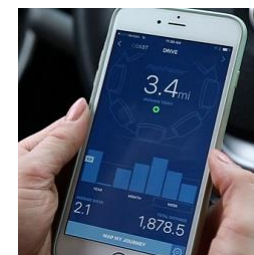

Free Smartphone Android or iOS App